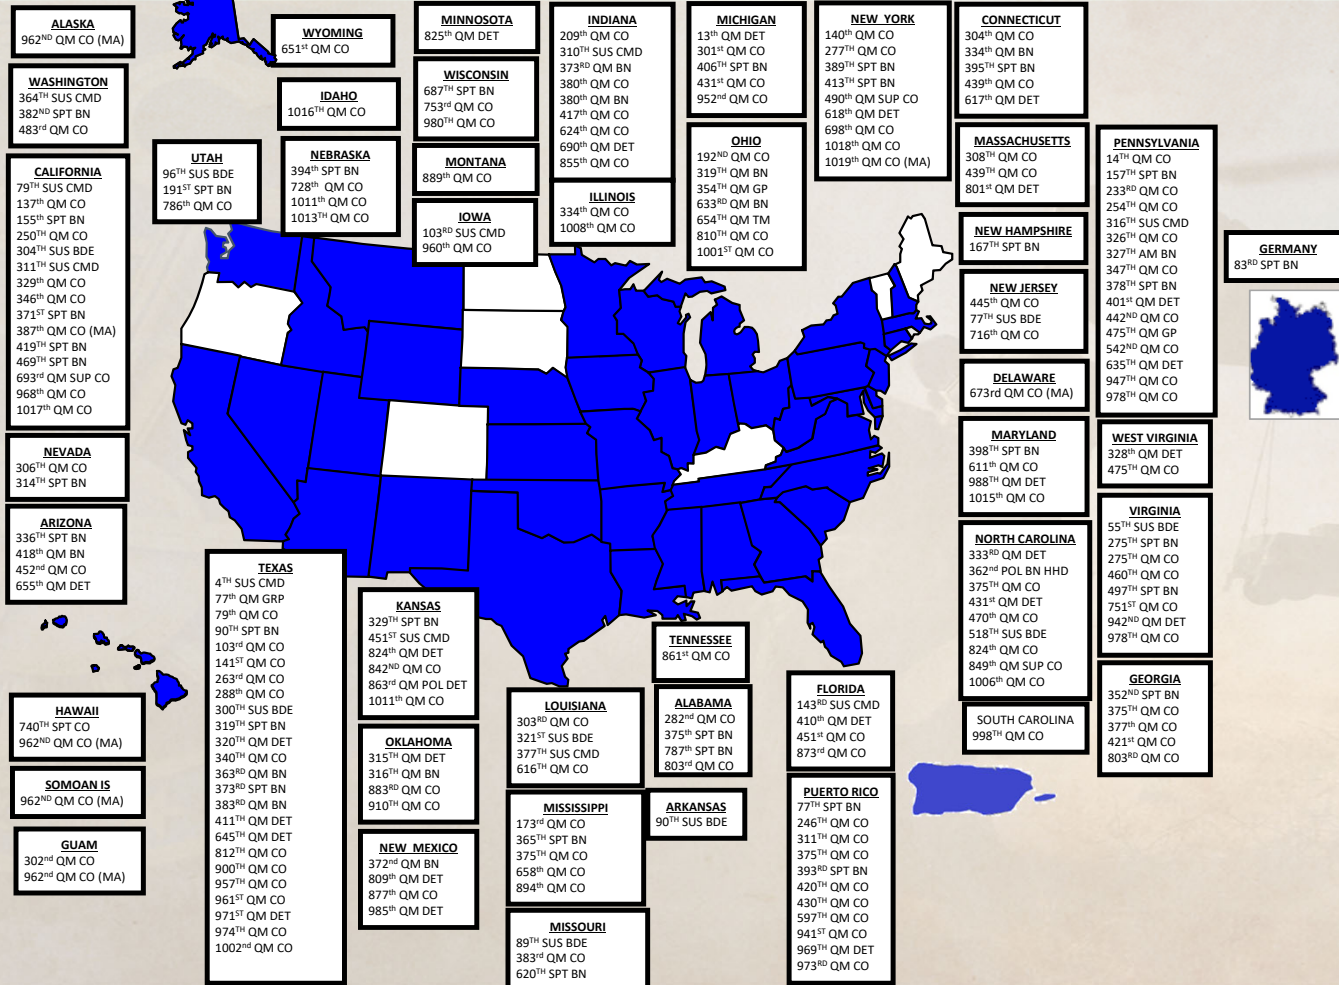

QM US Army Reserve Unit Locations

As of 17 JUN 20