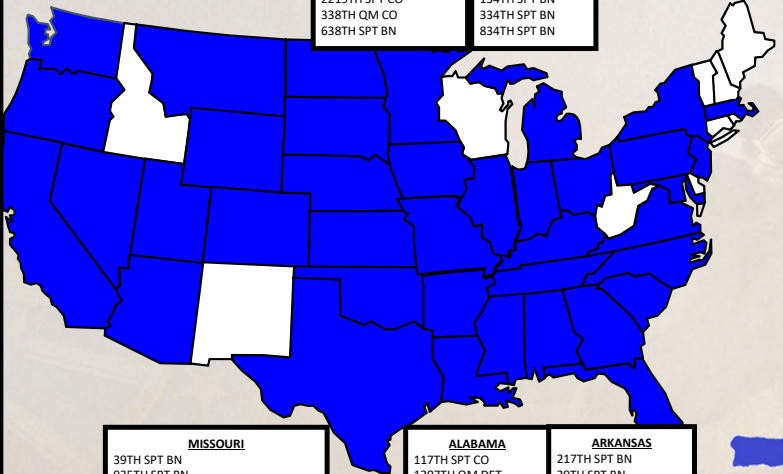

QM Army National Guard Unit Locations

1. **ALASKA**
   29th SPT BN
2. **ARIZONA**
   153D SPT BN
   29TH SPT BN
   640TH SPT BN
3. **CALIFORNIA**
   40TH SPT BN
   181ST SPT BN
   340TH SPT BN
   640TH SPT BN
   11TH SPT CO
   349TH QM CO
   1040TH QM CO
   5002D QM CO
4. **COLORADO**
   147TH SPT BN
   186TH SPT BN
   188TH SPT CO
5. **HAWAII**
   29TH SPT BN
   777TH SPT BN
6. **NEVADA**
   100th QM CO
   145TH SPT BN
7. **OREGON**
   141ST SPT BN
   145TH SPT BN
   181ST SPT BN
   351ST SPT BN
8. **UTAH**
   213TH SPT CO
   214TH SPT CO
9. **WASHINGTON**
   141ST SPT BN
   181ST SPT BN
   351ST SPT BN
   1161 QM TM

1. **MONTANA**
   145TH SPT BN
   639TH QM CO
   640TH SPT BN
2. **WYOMING**
   777TH SPT BN
   960TH SPT BN
   920TH SPT CO

1. **NORTH DAKOTA**
   133rd QM DET
   134th QM DET
   132nd QM CO
2. **NEBRASKA**
   145TH SPT BN
   639TH QM CO
   640TH SPT BN
3. **SOUTH DAKOTA**
   935TH SPT BN
   147TH SPT CO

1. **ILLINOIS**
   126TH QM CO
   1970TH QM CO
   198TH SPT BN
   2123D SPT CO
   634TH SPT BN
   935TH SPT BN
   232RD SPT BN
   108th SUS BDEE
2. **INDIANA**
   113TH SPT BN
   138TH QM CO
   139TH SPT CO
   2219TH SPT CO
   338TH QM CO
   638TH SPT BN

1. **IOWA**
   1034TH QM CO
   248TH SPT BN
   334TH SPT BN
2. **MICHIGAN**
   119TH SPT CO
   132D SPT BN
   182D SPT CO
   237TH SPT BN
   351ST SPT BN
   464TH QM CO
3. **MINNESOTA**
   175TH SPT CO
   134TH SPT BN
   334TH SPT BN
   834TH SPT BN

1. **OHIO**
   134TH SPT BN
   237TH SPT BN
   638TH SPT BN
2. **TENNESSEE**
   248TH SPT BN
   628TH SPT BN
   181ST SPT CO
   730TH QM CO
3. **WISCONSIN**
   132D SPT BN
   248TH SPT BN
   108TH SPT CO

1. **MISSOURI**
   39TH SPT BN
   935TH SPT BN
   735TH QM CO
   1128TH SPT CO
2. **TEXAS**
   449TH SPT BN
   536TH SPT BN
   949TH SPT BN
   0112 QM CO QM FLD SVC CO
   133D SPT CO
   143D SPT CO
   197TH SPT CO
   294TH QM CO

1. **ALABAMA**
   117TH SPT CO
   1207TH QM DET
   1208TH QM CO
   199TH SPT BN
   449TH SPT BN
   5001ST QM CO
   53D SPT BN SUS CMD
2. **KENTUCKY**
   103D SPT BN
   149TH SPT BN
   203D SPT CO
   2138TH SPT CO
   351ST SPT BN
   429TH SPT BN

1. **ARKANSAS**
   217TH SPT BN
   39TH SPT BN
   449TH SPT BN
   777TH SPT BN
   936TH SPT CO
   937TH SPT CO
2. **LOUISIANA**
   199TH SPT BN
   248TH SPT BN
3. **MISSISSIPPI**
   106TH BRIGADE SPT BN
   834TH SPT BN
   1387TH QM CO

1. **CONNECTICUT**
   143D SPT BN
   186TH SPT BN
2. **FLORIDA**
   3116TH SPT CO
   351ST SPT BN
   356TH QM CO
   53D SPT BN
   856TH QM CO
   HHC, 927TH SPT BN
3. **GEORGIA**
   165th QM CO
4. **MARYLAND**
   128TH SPT BN
   248TH SPT BN
   642D SPT BN
   729TH QM CO
5. **MASSACHUSETTS**
   125TH QM CO
   126TH SPT BN
   186TH SPT BN
   250TH SPT BN
   427TH SPT BN
   638TH SPT BN
6. **NEW JERSEY**
   154TH QM CO
   250TH SPT BN
   628TH SPT BN
   820TH QM DETACHMENT
7. **NEW YORK**
   133rd CSC
   427TH SPT BN
   642D SPT BN

1. **NORTH CAROLINA**
   403rd QM RIGGER SPT TM
   230TH SPT BN
   638TH SPT BN
   732D SPT CO
2. **PENNSYLVANIA**
   128TH SPT BN
   328TH SPT BN
   628TH SPT BN
   252D QM CO
   2803D SPT CO
3. **PUERTO RICO**
   40TH SPT BN
   634TH SPT BN
   777TH SPT BN
   105TH QM CO
   1473D QM CO
   162D QM CO
   714TH QM CO
4. **RHODE ISLAND**
   1207th SPT CO
   56th QM TM
   643rd QM TM
   644th QM TM
5. **SOUTH CAROLINA**
   230TH SPT BN
   237TH SPT BN
   351ST SPT BN
   642D SPT BN
   1178TH SPT CO
   741ST QM CO
6. **VERMONT**
   186TH SPT BN
7. **VIRGIN ISLANDS**
   610th QM CO
   630th QM DET
   186TH SPT BN